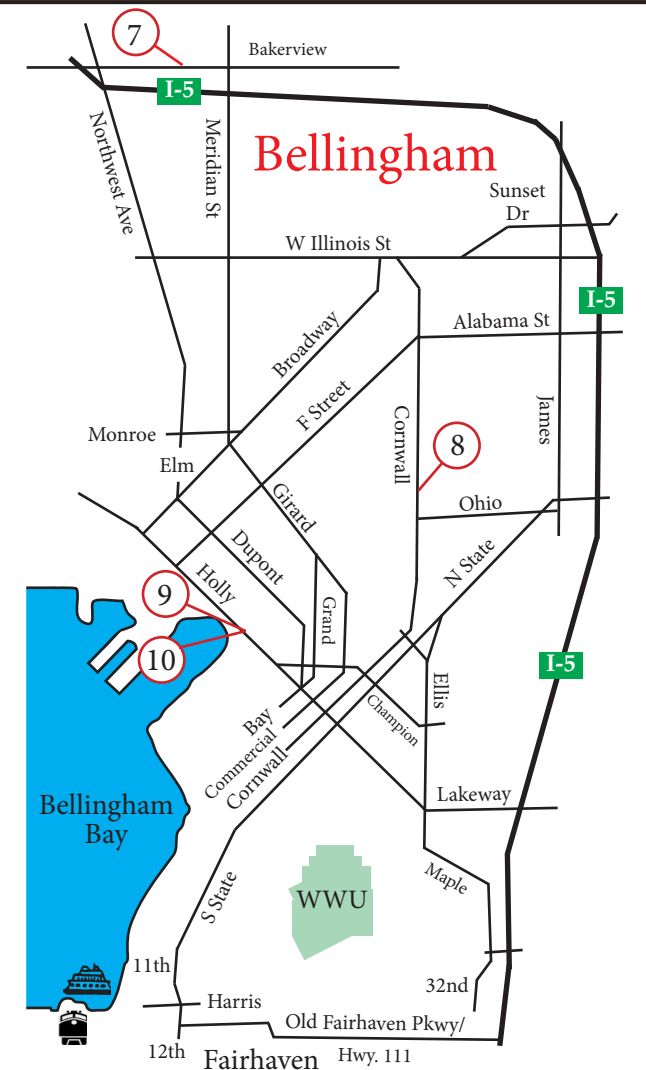

McKays Variety and Antiques

4 2036 Main Street, Ferndale 98248 (360) 933-1174
Hours 10:00-6:00, Tuesday thru Saturday
Antiques, Lighting, Decor, Art & Unique Items

Applegrove Junction Antiques

1214 W Axton Rd #B, Ferndale 98248 (360) 526-2305
Wed - Sat 11-5 • Follow Us on Facebook
Buy & Sell • Main Store + Rustic Barn with Outdoor Décor!

Penny Pinchers Estate Clearance

6 4894 Guide Meridian, Bellingham 98226 (360) 927-7570
Every day till 5pm; Closed Tuesday • 8500 Sq. Ft. Store
Antiques • Collectibles • Furniture • Tools • Jewelry • Etc.
We Buy & Sell Complete Estates • PennyEstates.com

Treasured Memories

7 414 W. Bakerview Suite 111, Bellingham 98226
(360) 441-4770 Tues - Sat 10-5 Sun 12-4
Antiques • Vintage • Home Decor & Garden Whimsy

Diamond Antiques

8 1806 Cornwall Ave, Bellingham 98225 (360) 676-9100
Open 11:00-5:00, Tuesday thru Saturday
Quality Antiques & Collectibles • Buy & Sell

Penny Lane Antique Mall

9 427 W Holly, Bellingham, WA 98225 (360) 671-3301
10-6, Daily • Near Restaurants & Museums
45 Vintage & Antique Vendors! • Buy & Sell

Aladdin's Antiques and Records

10 427 W Holly (Below Penny Lane Antique Mall) • (360) 647-0066
10-6, 7 Days a Week • www.aladdinsantiquesandrecords.com
Glass, Pottery, Jewelry, Toys, Books, Records, Americana

The Mapbook
List your business on this map.
mapbookman@gmail.com
(855) 420-7477
antiquemapbook.com