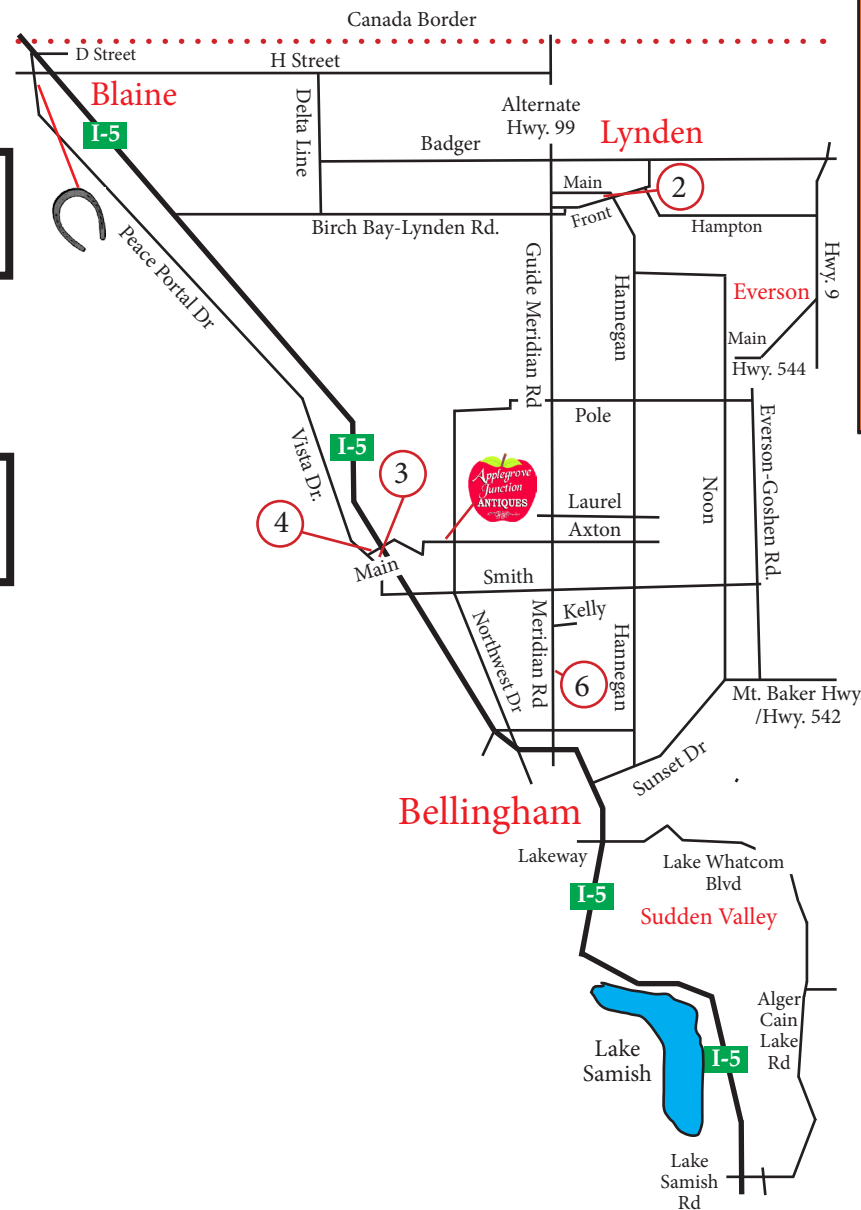

McKays Variety and Antiques

4 2036 Main Street, Ferndale 98248 (360) 933-1174
Hours 10:00-6:00, Tuesday thru Saturday
Antiques, Lighting, Decor, Art & Unique Items

Applegrove Junction Antiques

1214 W Axton Rd #B, Ferndale 98248 (360) 526-2305
Wed - Sat 11-5 • Follow Us on Facebook
Buy & Sell • Main Store + Rustic Barn with Outdoor Décor!

Penny Pinchers Estate Clearance

6 4894 Guide Meridian, Bellingham 98226 (360) 927-7570
Every day till 5pm; Closed Tuesday • 8500 Sq. Ft. Store
Antiques • Collectibles • Furniture • Tools • Jewelry • Etc.
We Buy & Sell Complete Estates • PennyEstates.com

Treasured Memories

7 414 W. Bakerview Suite 111, Bellingham 98226
(360) 441-4770 Tues - Sat 10-5 Sun 12-4
Antiques • Vintage • Home Decor & Garden Whimsy

Diamond Antiques

8 1806 Cornwall Ave, Bellingham 98225 (360) 676-9100
Open 11:00-5:00, Tuesday thru Saturday
Quality Antiques & Collectibles • Buy & Sell

Penny Lane Antique Mall

9 427 W Holly, Bellingham, WA 98225 (360) 671-3301
10-6, Daily • Near Restaurants & Museums
45 Vintage & Antique Vendors! • Buy & Sell

Aladdin's Antiques and Records

10 427 W Holly (Below Penny Lane Antique Mall) • (360) 647-0066
10-6, 7 Days a Week • www.aladdinsantiquesandrecords.com
Glass, Pottery, Jewelry, Toys, Books, Records, Americana

The Mapbook
List your business on this map.
mapbookman@gmail.com
(855) 420-7477
antiquemapbook.com