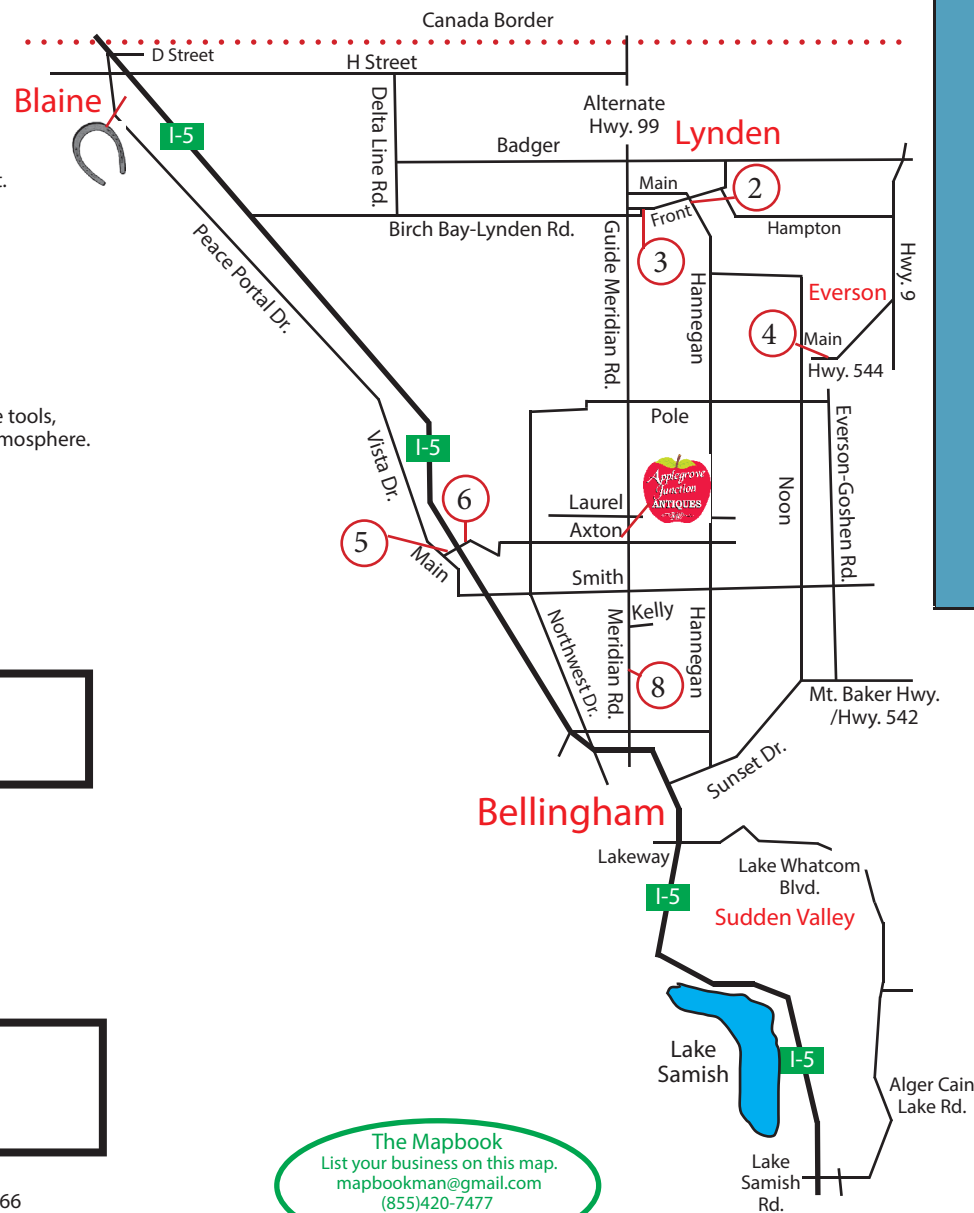

ETTA'S ATTIC ANTIQUE MAL (Exit 262)

2009 Main Street, Ferndale 98248 (360) 734-1900
10:30-5:30, Monday-Saturday; 12-5, Sunday
Art • Furniture • One of a Kind Items • Buy & Sell

McKays Variety and Antiques

2036 Main Street, Ferndale 98248 (360) 933-1174
Hours 10:00-6:00, Tuesday thru Saturday
Antiques, Lighting, Decor, Art & Unique Items

Applegrove Junction Antiques

1214 W Axton Rd #B, Ferndale 98248 (360) 526-2305
Wed.-Fri. 10-5 • Sat. 11-5 • Sun. 11-4
Buy & Sell • Main Store + Rustic Barn with Outdoor Décor!

Penny Pinchers Estate Clearance

4894 Guide Meridian, Bellingham 98226 (360) 927-7570
Every day till 5pm; Closed Tuesday • 8500 Sq. Ft. Store
Antiques • Collectibles • Furniture • Tools • Jewelry • Etc.
We Buy & Sell Complete Estates • PennyEstates.com

Diamond Antiques

1806 Cornwall Ave, Bellingham 98225 (360) 676-9100
Open 11:00-5:00, Tuesday thru Saturday
Quality Antiques & Collectibles • Buy & Sell

Penny Lane Antique Mall

427 W Holly, Bellingham, WA 98225 (360) 671-3301
10-6, Daily • Near Restaurants & Museums
In the Heart of Old Town's Antique District
45 Vintage & Antique Vendors! • Buy & Sell

Aladdin's Antiques and Records

427 W Holly (Below Penny Lane Antique Mall) • (360) 647-0066
10-6, 7 Days a Week • www.aladdinsantiquesandrecords.com
Glass, Pottery, Jewelry, Toys, Books, Records, Americana

The Mapbook
List your business on this map.
mapbookman@gmail.com
(855)420-7477
antiquemapbook.com

WHATCOM COUNTY ANTIQUE SHOPS