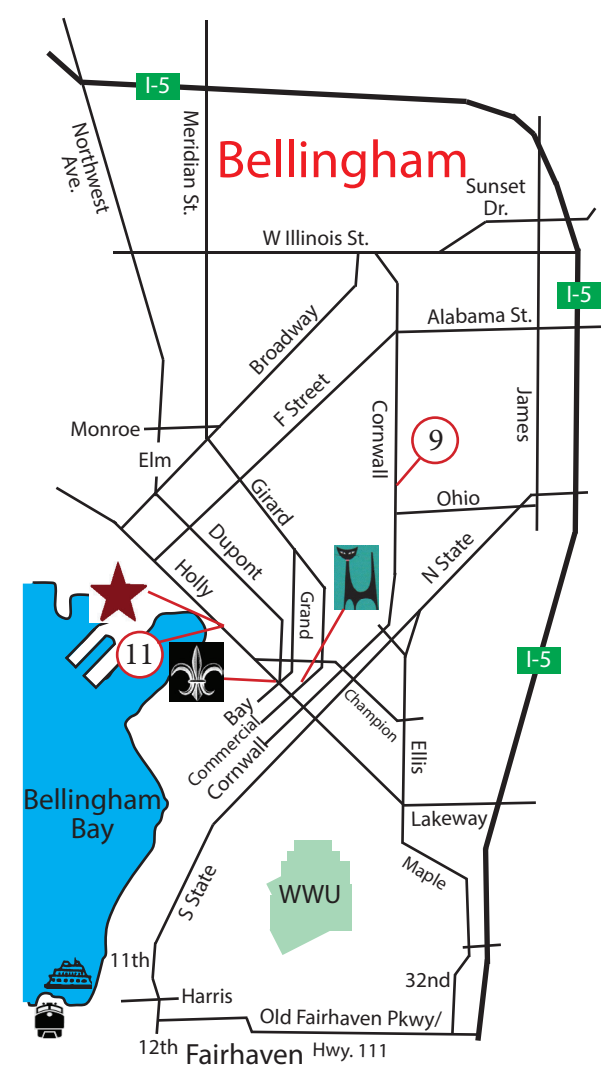

French Antiques • Rough Luxe • Farm House
Industrial Chic • Upcycled Lighting

ORMOLULU

301 W. Holly St. Bellingham

Open 12 to 6 pm, Fri-Mon & Appointments Gladly!

Free 2 Hours Parking in Diamond Lot

360 201 9535 / Ormolulu.com

Quality Midcentury Furniture * Home Accessories * Art * Etc
Re-finishing * Design * Personal Shopping Services

Lux DeVille Handbags * AK Logo Gifts

The ATOMIC Kitten

1305 Commercial St. Bellingham
Open 11-6 Tuesday-Saturday & By appointment

360 738 8819
c: 360 986 2866

theatomickittenvintage.com